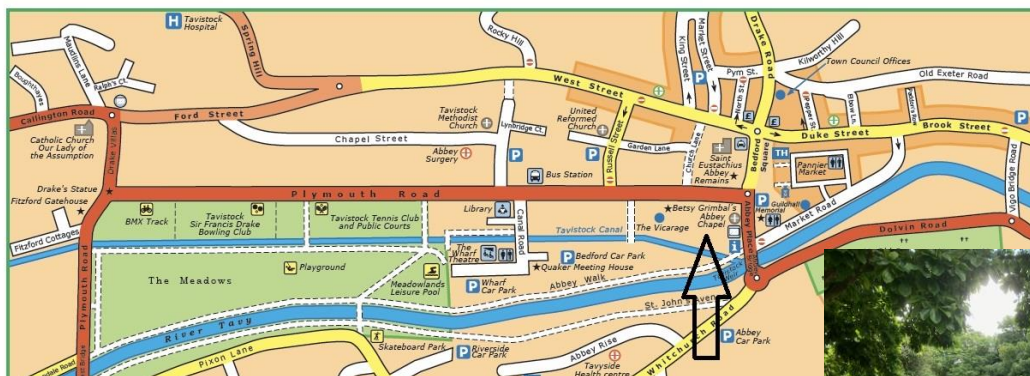

Annual General Meeting Saturday 22nd June 2024 Useful information for attendees

Tavistock Parish Centre location

The Centre is on Plymouth Road, set back from the road, and almost opposite the Church. Entrance to the Centre is on a path between Betsy Grimald's Tower and the Parish Church Centre Noticeboard, past the gates and through the private vicarage garden.

Please note : there is strictly **no parking** allowed at the Centre including disabled drivers

Tavistock Town Centre

Parking

There is on street parking with a maximum of one hour stay. Bedford Car Park is the closest long stay car park. Abbey Car Park and Riverside Car Parks are also long stay car parks. These are marked on the map. All other car parks nearby are short stay. All-day parking is Pay and Display, £5 max and payment is by coins or the Ringo app. Debit/credit cards cannot be used.